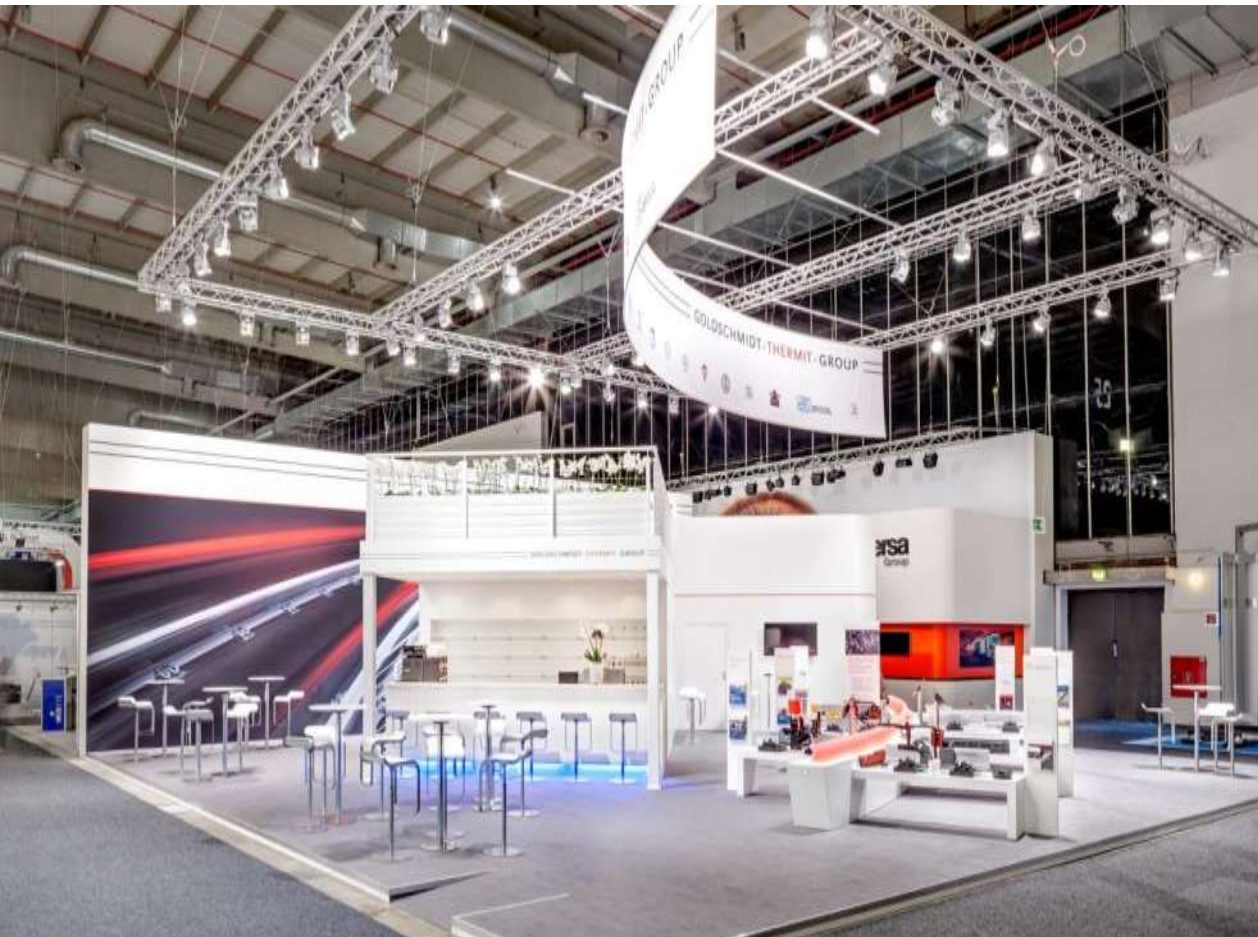

GOLDSCHMIDT

Custom exhibit of 196 sqm at the InnoTrans in Berlin